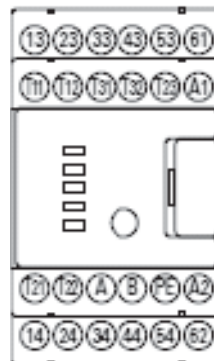

G9SA-501/G9SA-321-T[]