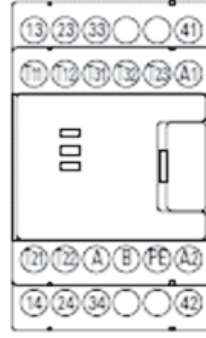

Terminal allocation

Product discontinuation Model G9S series

G9S-2001/G9S-2002

G9S-301

G9S-501/G9S-321-T[]

* 43-44 and 53-54 output of G9S-321-T[] is OFF-delay outputs.

Recommended replacement Model G9SA series

G9SA-301

G9SA-501/G9SA-321-T[]