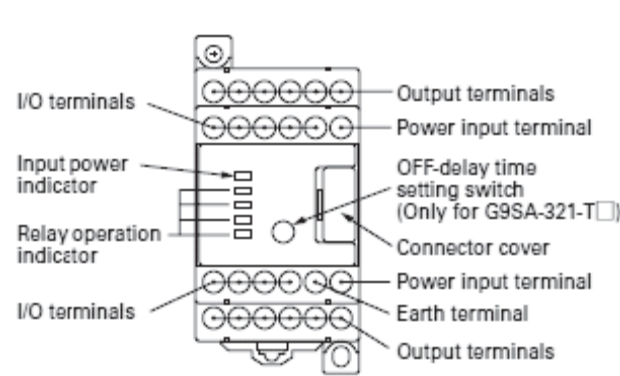

Recommended replacement Model G9SA series